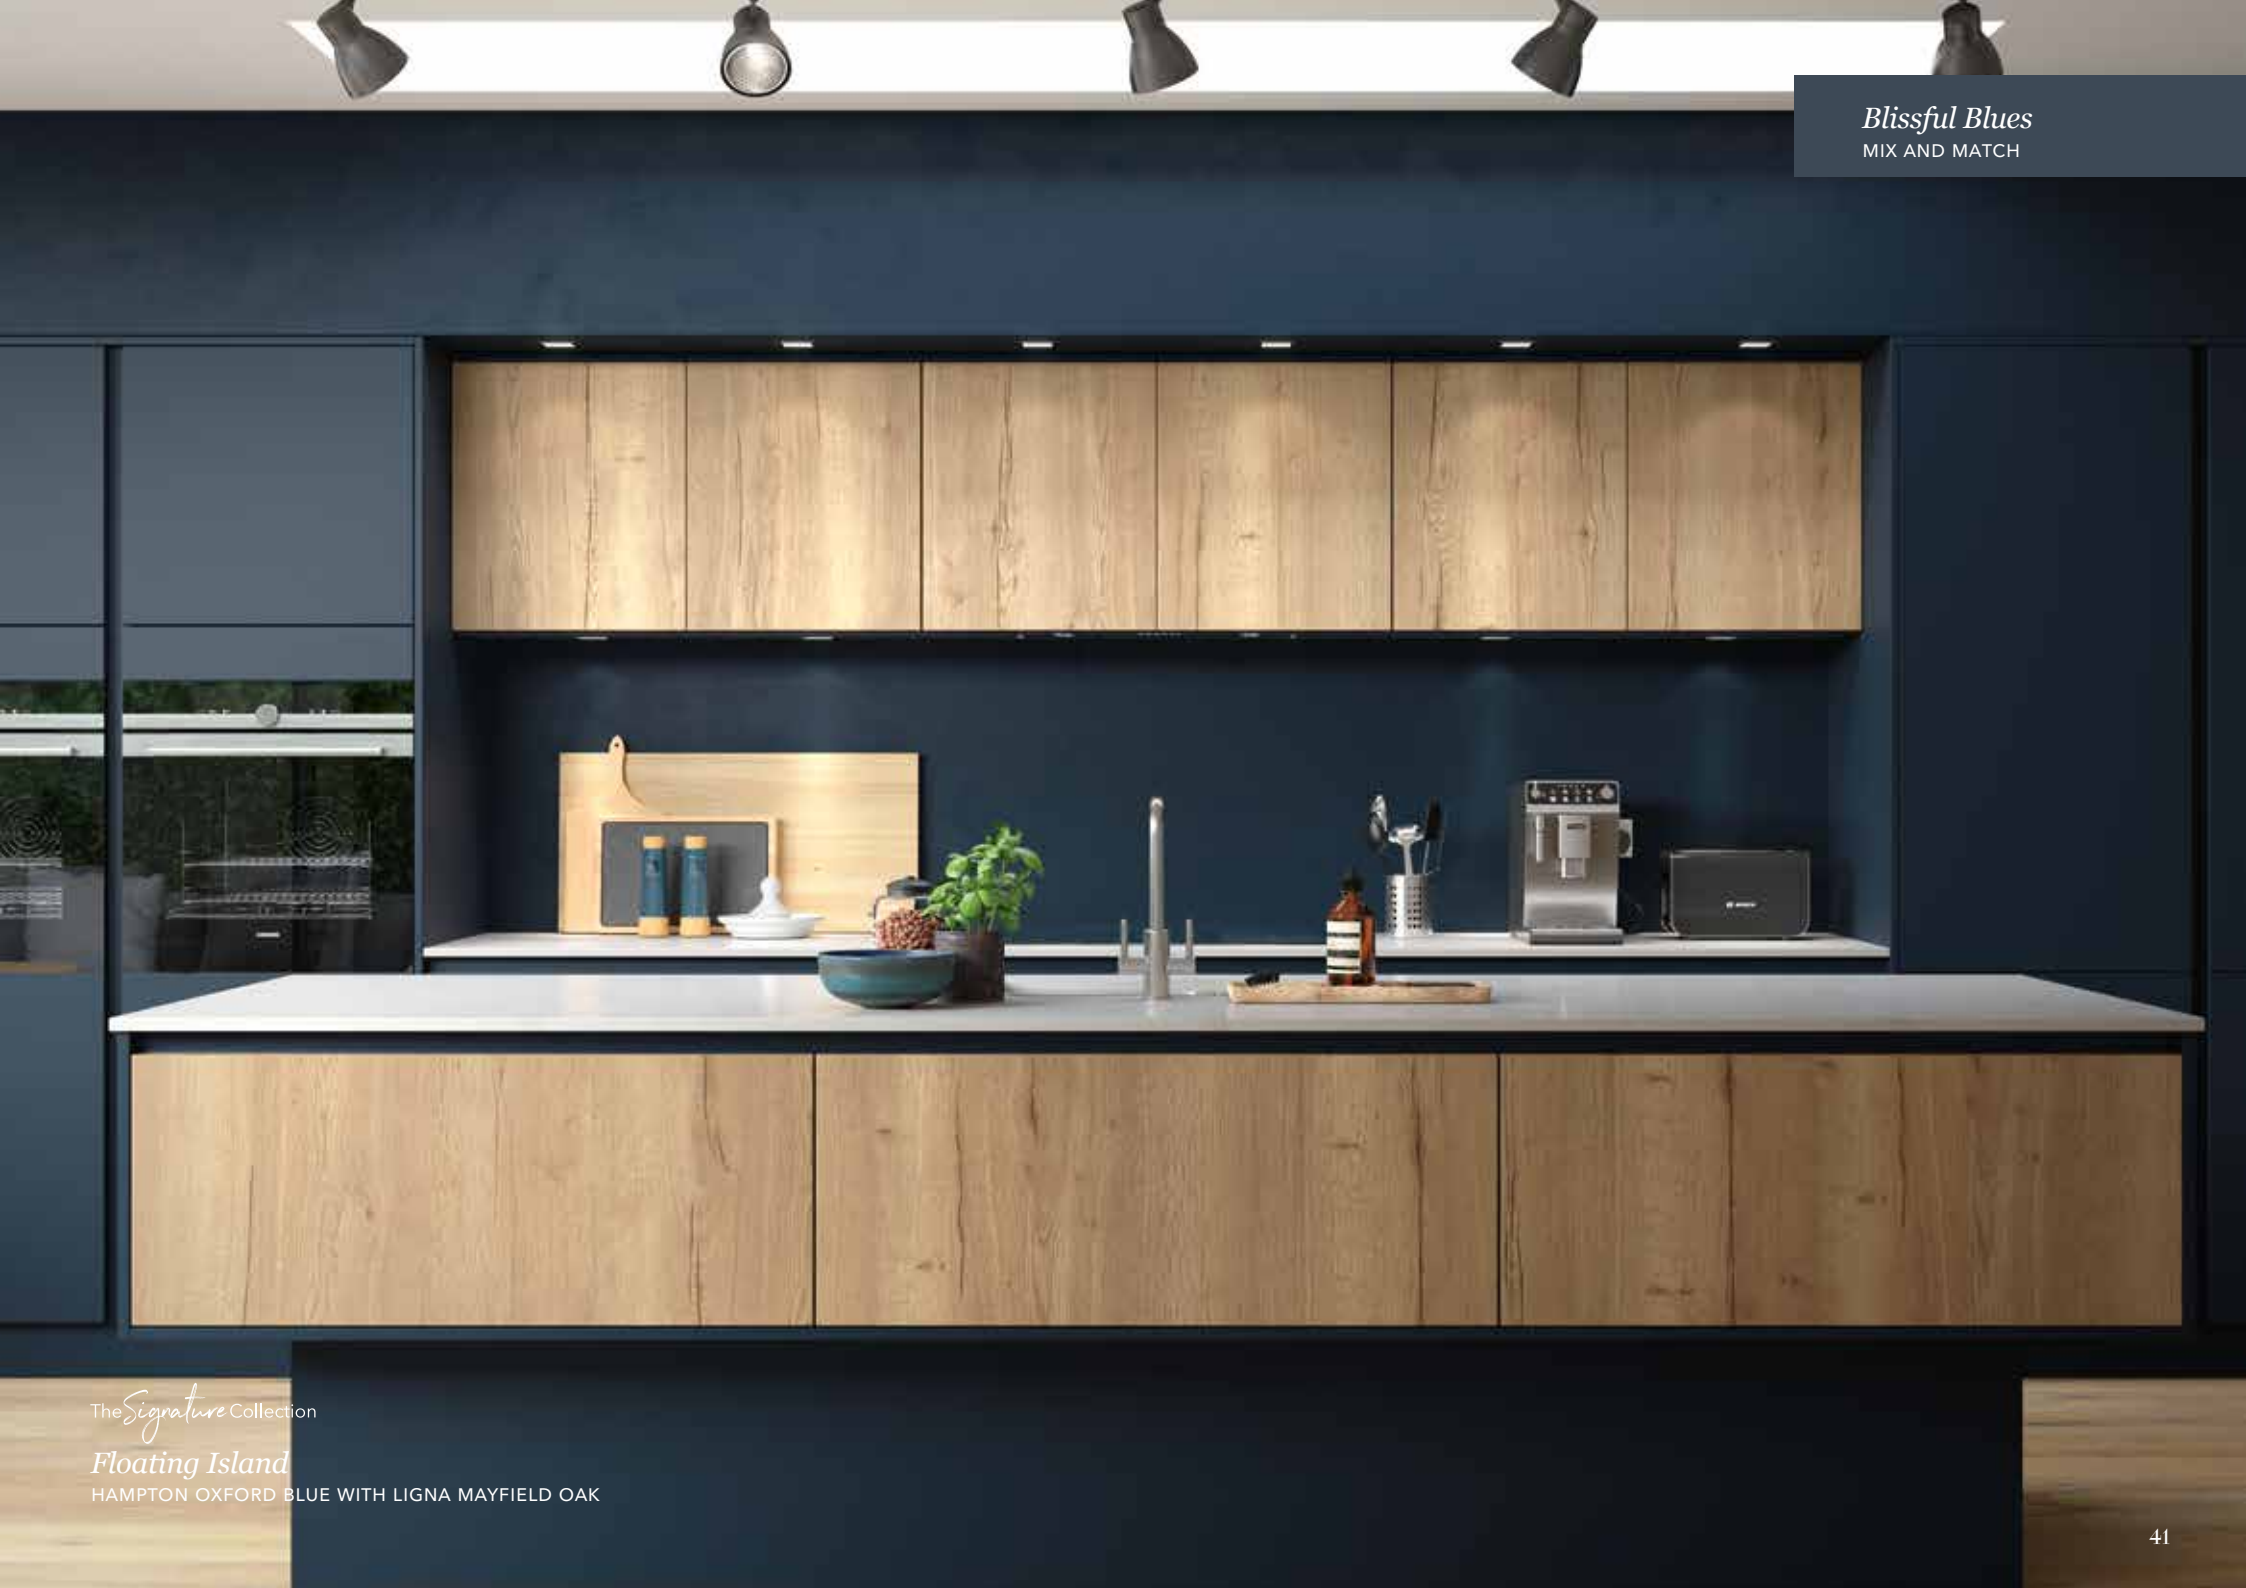

Blissful Blues
MIX AND MATCH

The *Signature* Collection

Floating Island

HAMPTON OXFORD BLUE WITH LIGNA MAYFIELD OAK