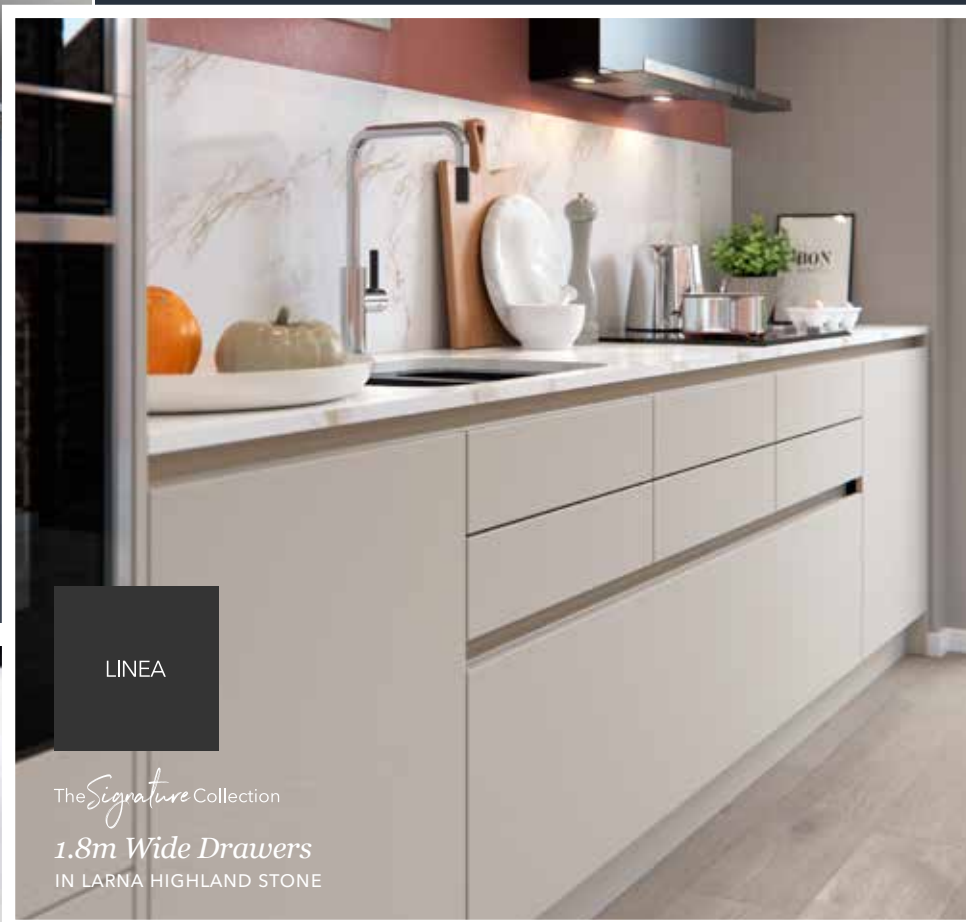

Cabinet Stability

SIX CABINET LEGS WITH SUPERIOR FIXINGS FOR INCREASED CABINET STRENGTH

LINEA

The *Signature* Collection
2m Wide Wall Cabinets
WITH LIFT UP MECHANISM

LINEA

The *Signature* Collection
1.8m Wide Drawers
IN LARNA HIGHLAND STONE

LINEA PLUS

The *Signature* Collection
2m Wide, Extra Deep Drawers
IN LEGRABOX R-DESIGN

The *Signature* Collection

Quintessentially Masterclass, The Signature Collection is so much more than a range of highly desirable and iconic pieces of furniture. It is a lifestyle choice, committed to giving you the best possible experience when selecting what goes into your new kitchen.