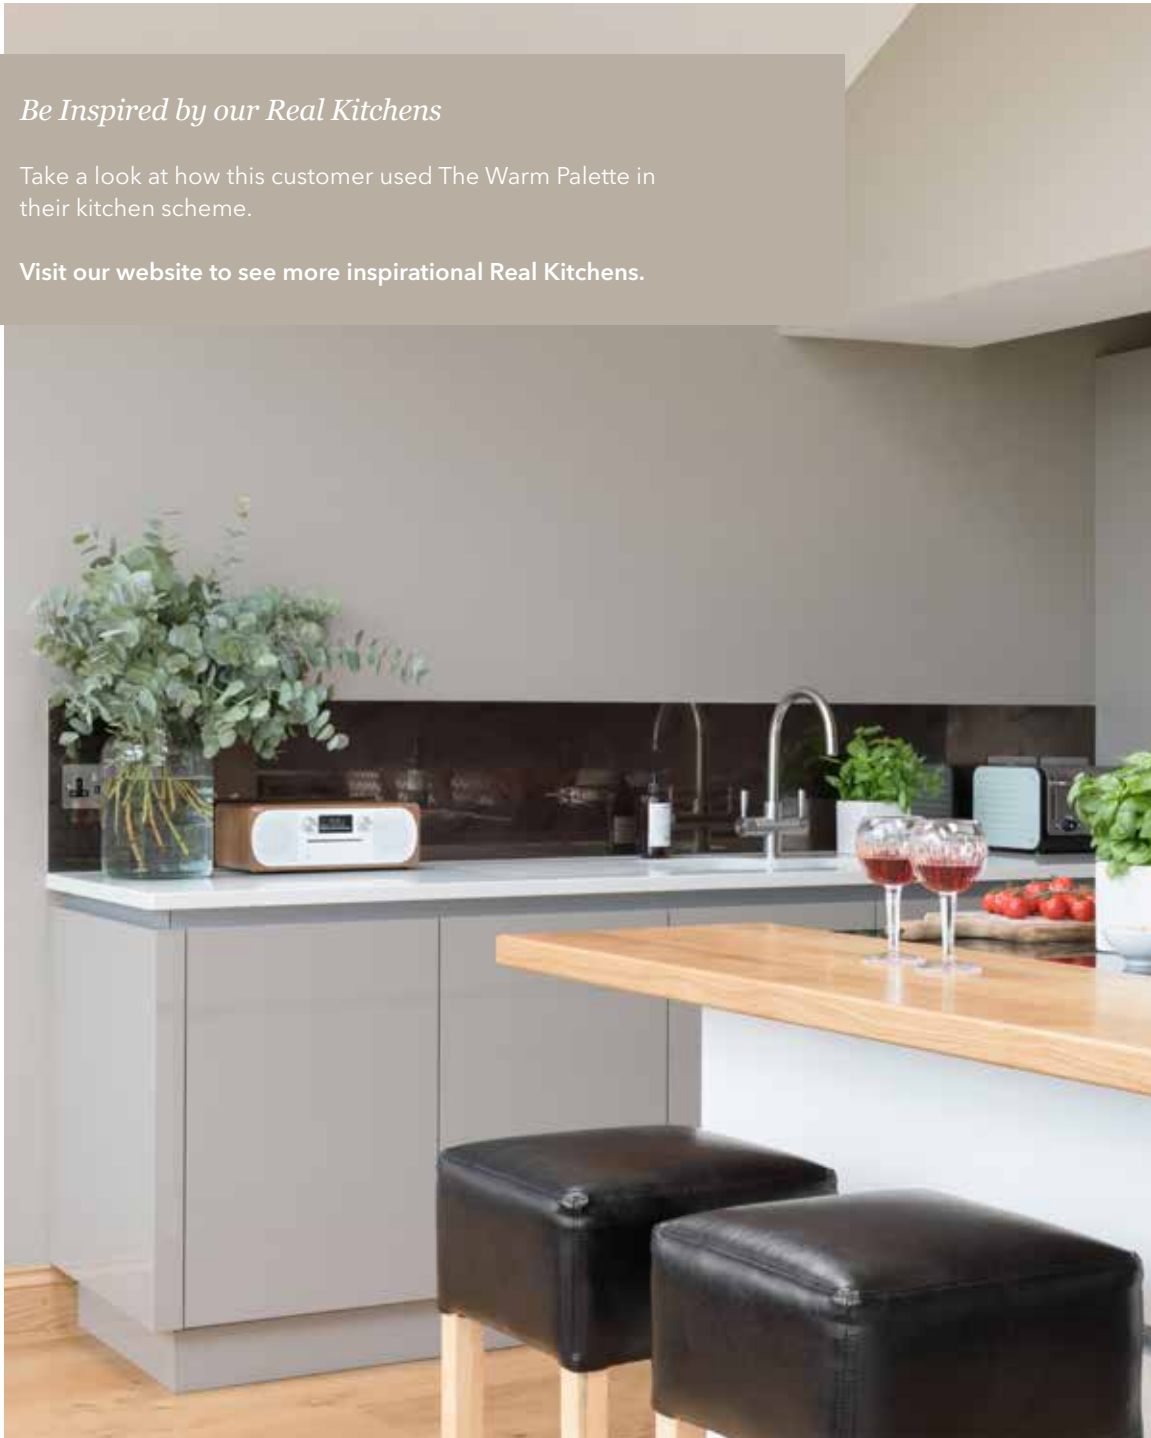

Be Inspired by our Real Kitchens

Take a look at how this customer used The Warm Palette in their kitchen scheme.

Visit our website to see more inspirational Real Kitchens.