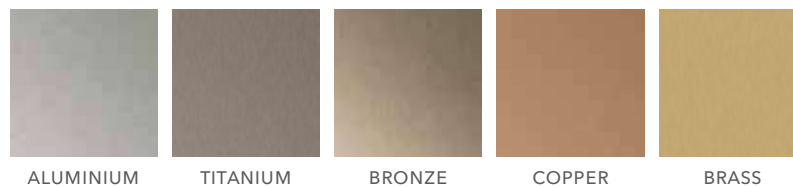

METALIX
ALSO AVAILABLE:

- ✓ Matching splashbacks
- ✓ Matching upstands