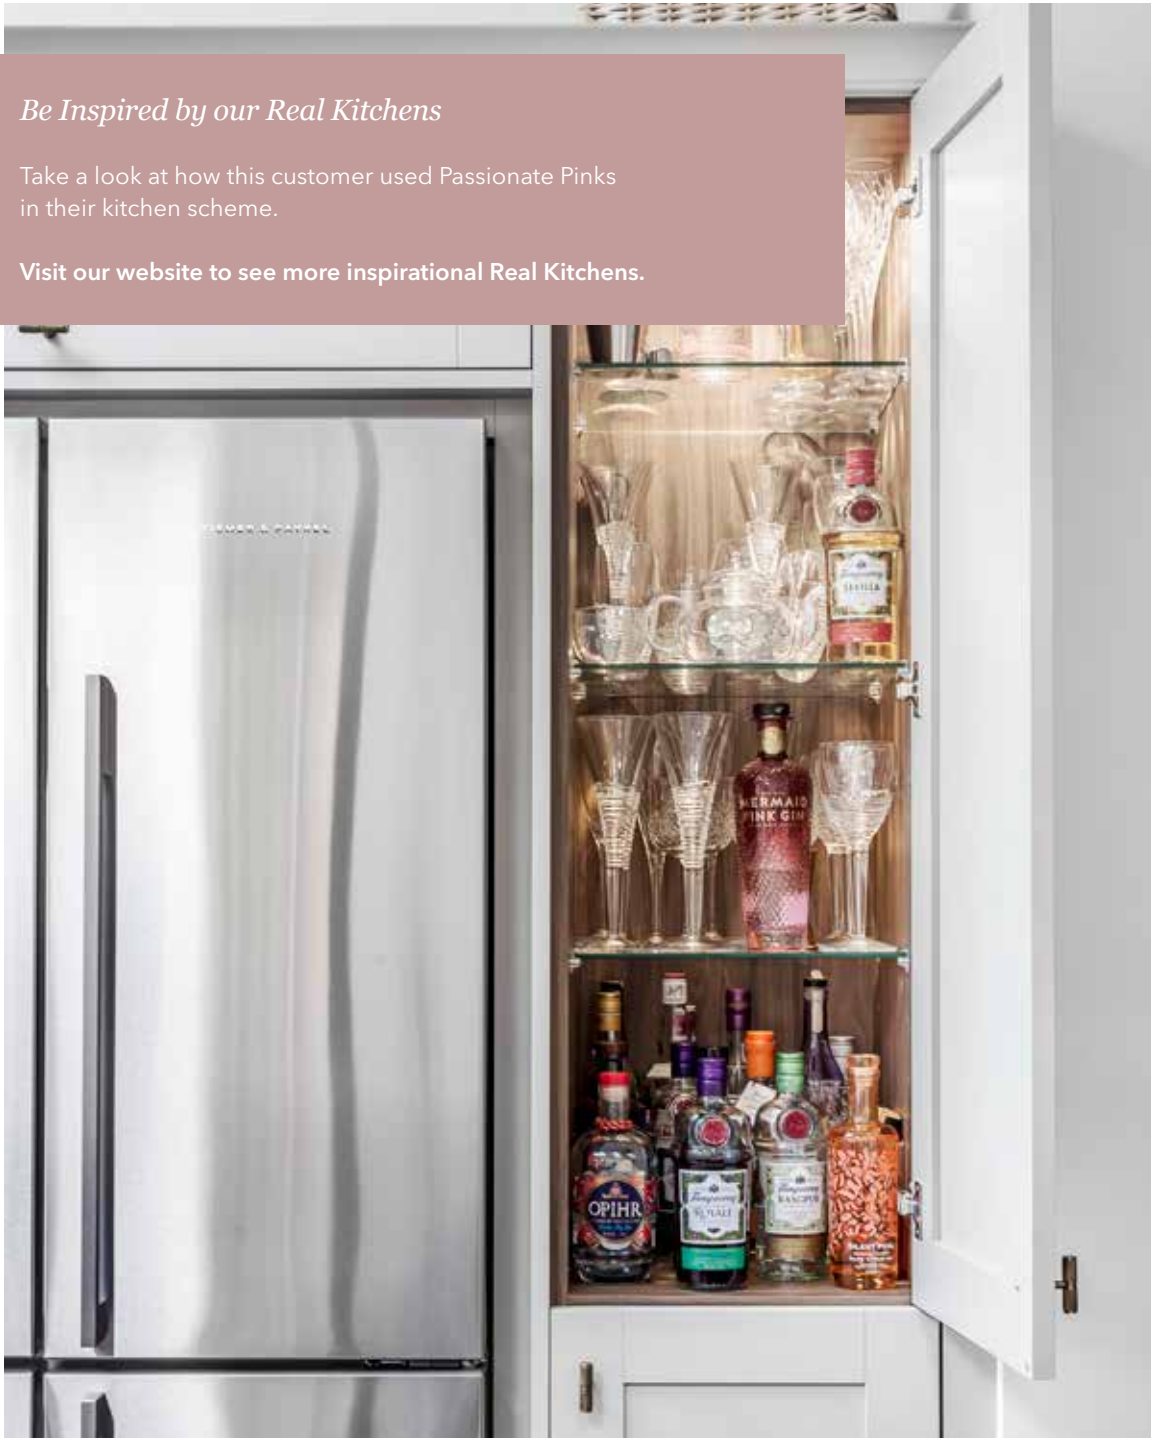

Be Inspired by our Real Kitchens

Take a look at how this customer used Passionate Pinks in their kitchen scheme.

Visit our website to see more inspirational Real Kitchens.