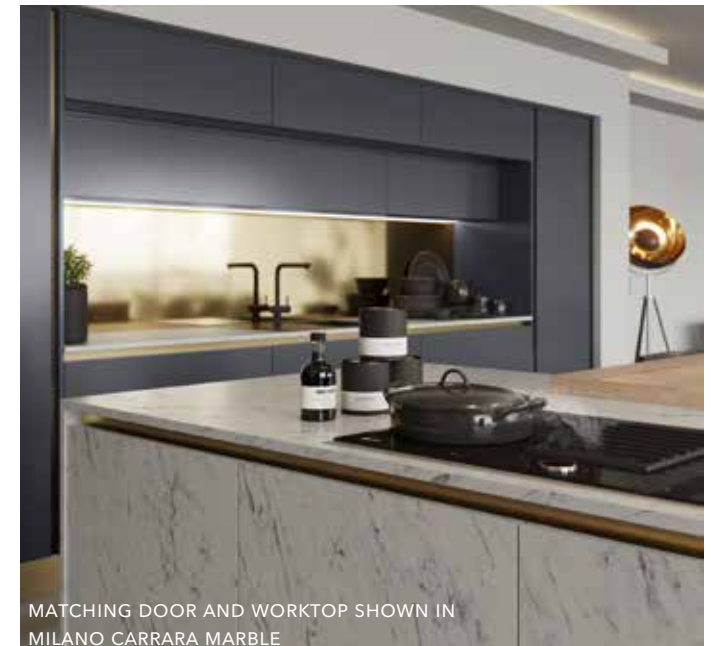

FEATURE SPLASHBACKS, SHOWN IN METALIX COPPER

FEATURE SPLASHBACKS, SHOWN IN METALIX BRONZE

FEATURE PLINTH, SHOWN IN METALIX BRASS

MATCHING WORKTOP, SPLASHBACK AND UPSTANDS, SHOWN IN MILANO LEVANTE MARBLE

MATCHING DOOR AND WORKTOP SHOWN IN MILANO CARRARA MARBLE