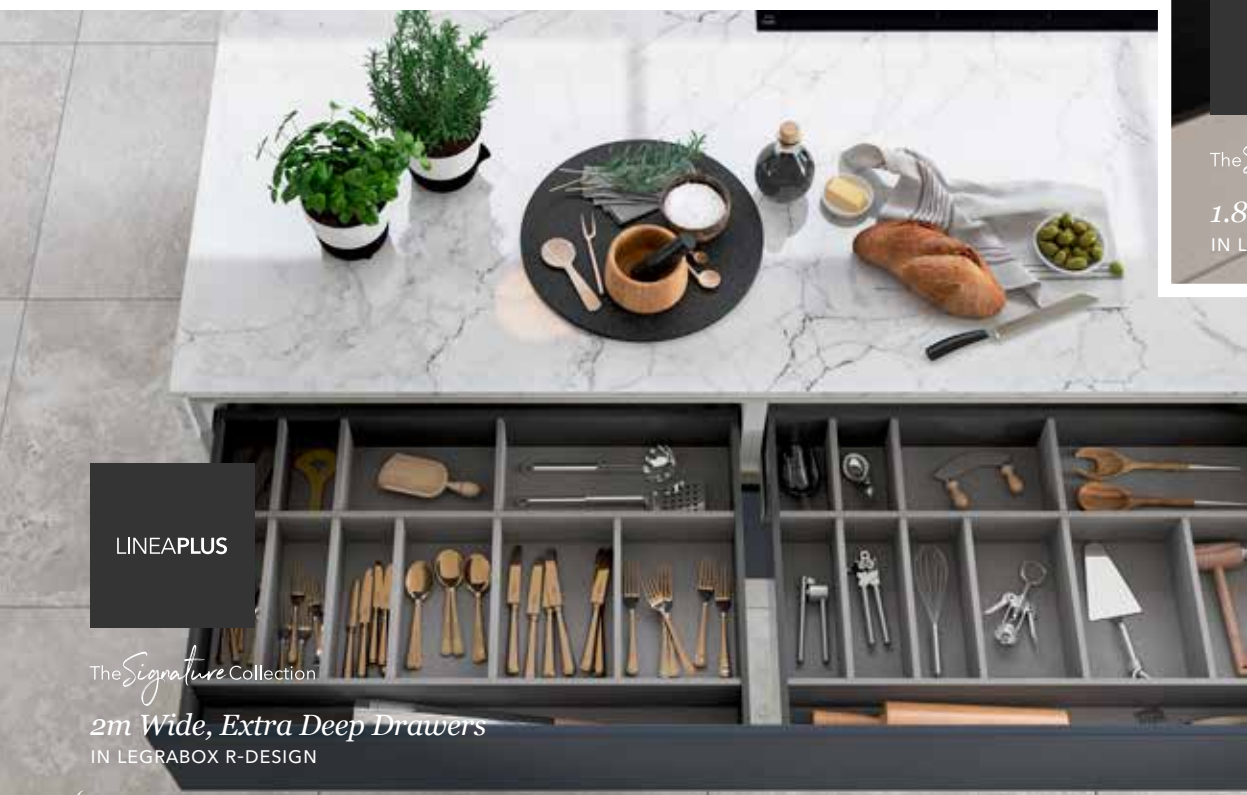

Cabinet Stability

SIX CABINET LEGS WITH SUPERIOR FIXINGS FOR INCREASED CABINET STRENGTH

LINEA

The *Signature* Collection
2m Wide Wall Cabinets
WITH LIFT UP MECHANISM

LINEA

The *Signature* Collection
1.8m Wide Drawers
IN LARNA HIGHLAND STONE

LINEA PLUS

The *Signature* Collection
2m Wide, Extra Deep Drawers
IN LEGRABOX R-DESIGN

The *Signature* Collection

Quintessentially Masterclass, The Signature Collection is so much more than a range of highly desirable and iconic pieces of furniture. It is a lifestyle choice, committed to giving you the best possible experience when selecting what goes into your new kitchen.