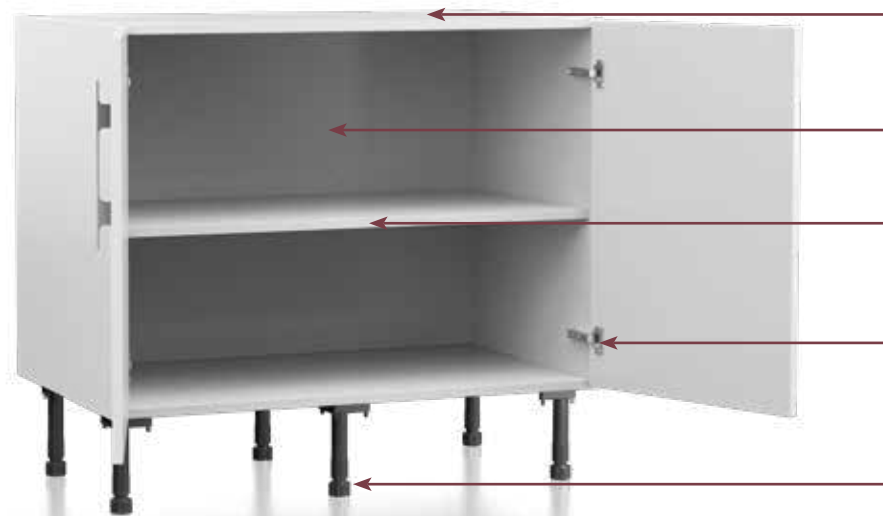

Solid Cabinets

OUR CABINETS ARE BUILT TO LAST, WITH 18MM TOP AND BACK PANELS FOR ADDED STRENGTH AND STABILITY

No Centre Post

INCREASED SPACE, EASY ACCESS TO THE FULL WIDTH OF THE CABINET AND MORE USER FRIENDLY

Deeper Cabinets

OUR STANDARD BASE CABINETS OFFER 17% MORE USEABLE SHELF SPACE

Streamlined Hinge

SUPERIOR INLINE HINGE NOW OFFERS AN IMPROVED AESTHETIC VIEW

Cabinet Stability

SIX CABINET LEGS WITH SUPERIOR FIXINGS FOR INCREASED CABINET STRENGTH