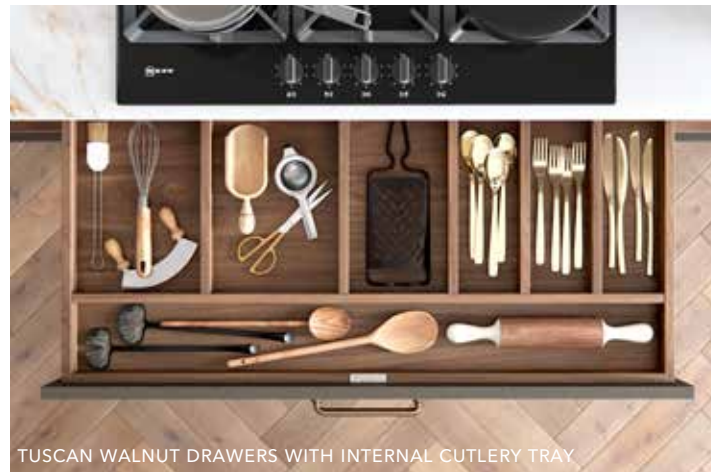

- ✓ Portland Oak, Tuscan Walnut and Legrabox R-Design options hold 40kg in a standard drawer and 70kg in a pan drawer
- ✓ Feather light glide with soft-close as standard

- ✓ Lifetime guarantee on all Blum moving parts