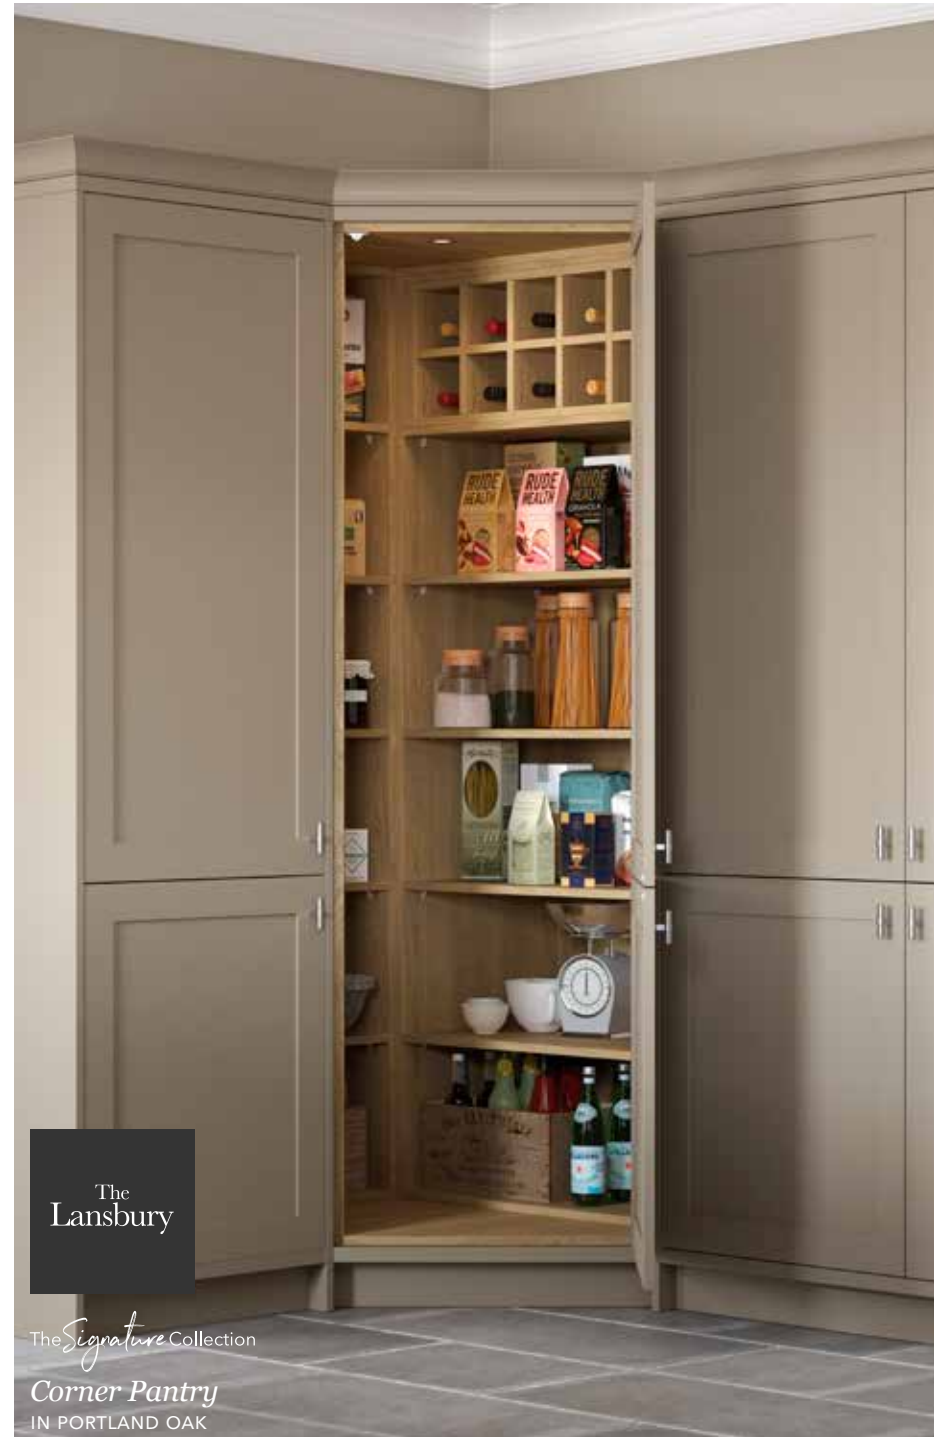

The
Lansbury

The Signature Collection

Corner Pantry
IN PORTLAND OAK