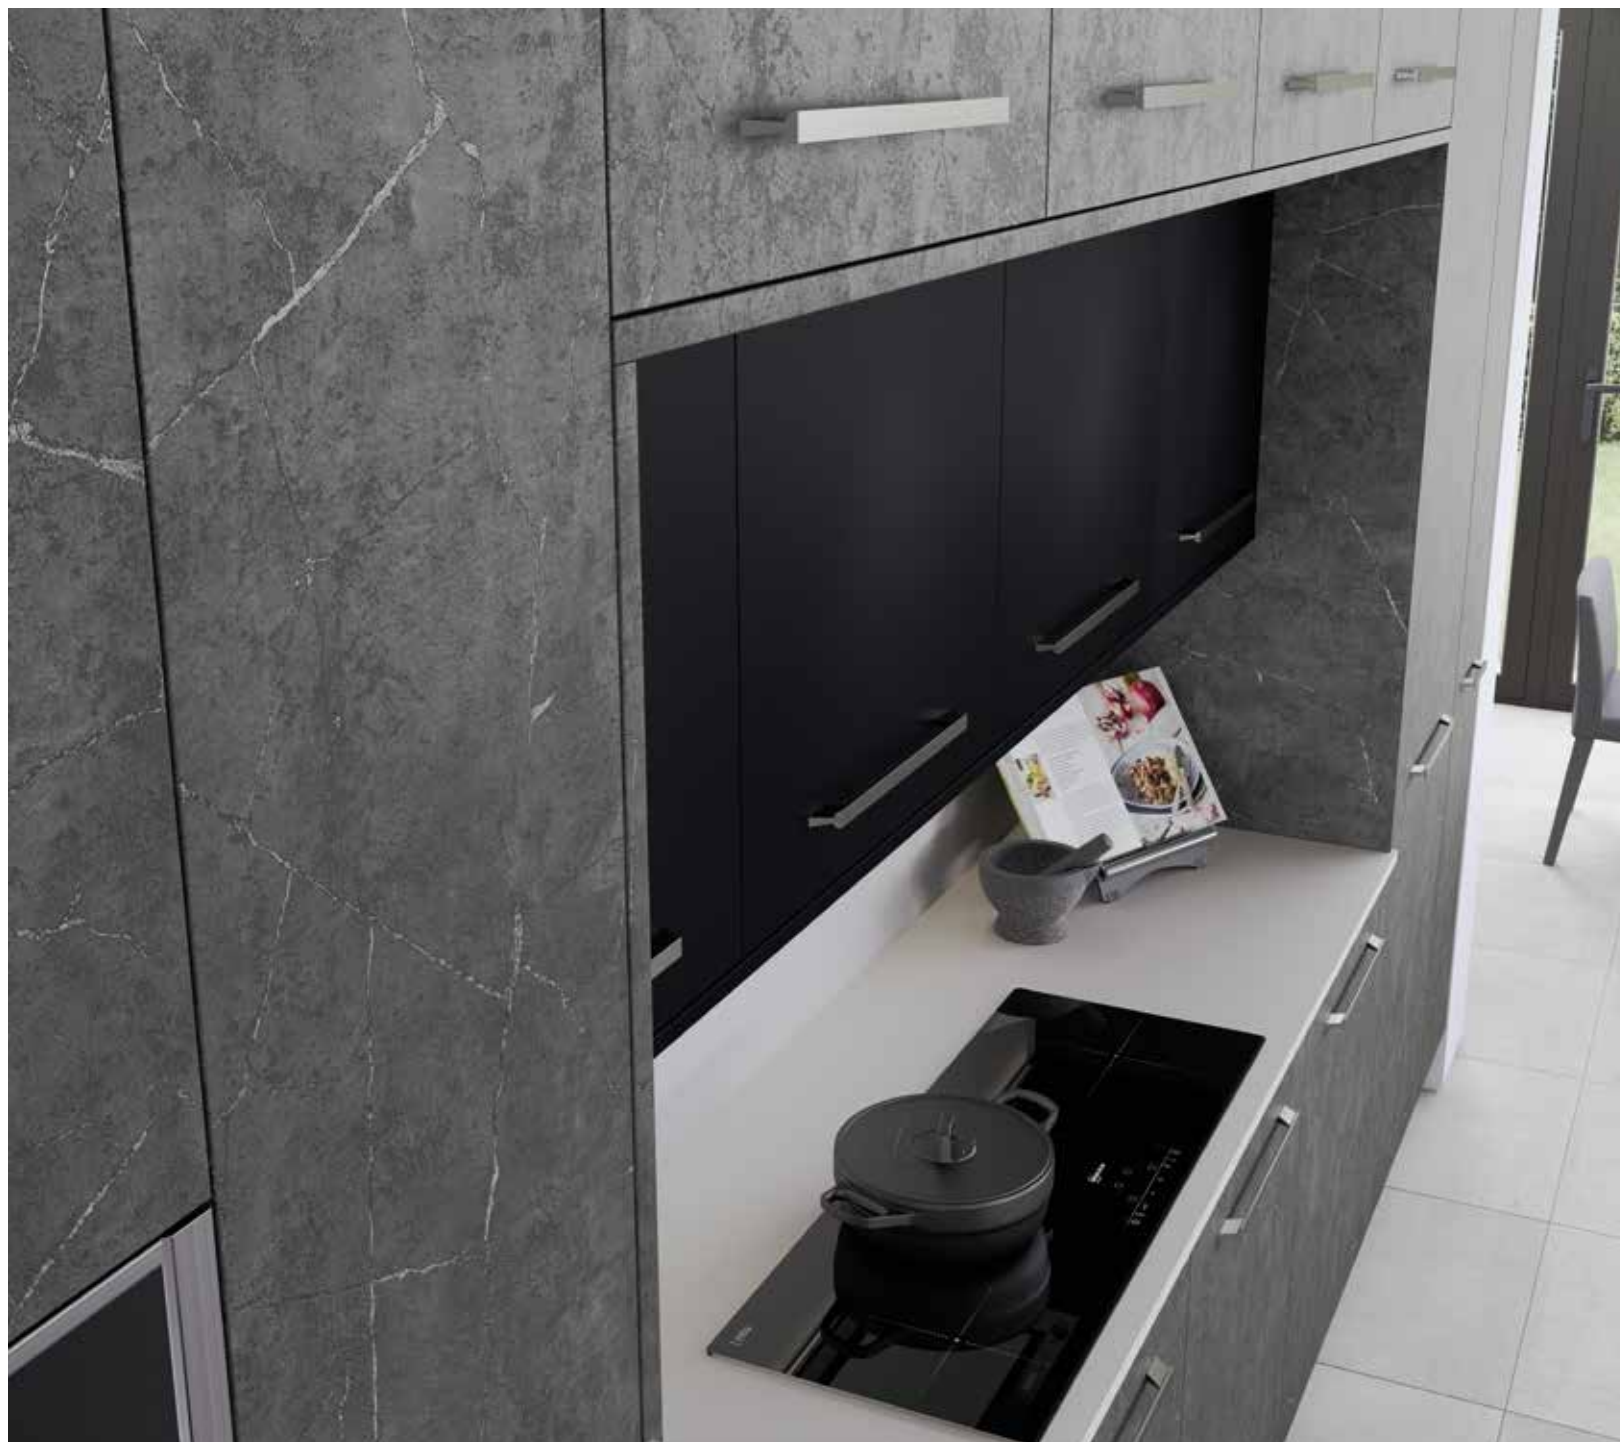

Get the look...

Amalfi Onyx

SMOOTH LACQUERED FLAT SLAB DOOR

Deco Porcelana Silver

STONE EFFECT FLAT SLAB DOOR

Milano Levante Marble

MARBLE EFFECT WORKTOP