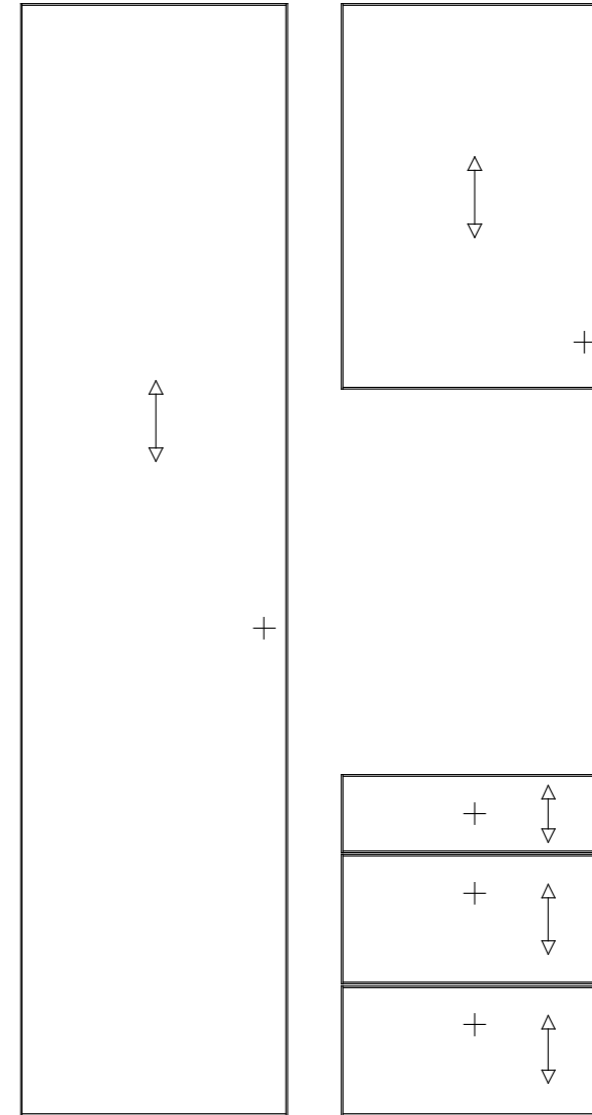

- Price Group 1
- Laminate slab door with a vertical grain structure
- MFC core
- 18mm door thickness

* Arrow indicates grain direction

Laminate

White Dove Grey Cashmere

Talpa Portobello Linen **NEW**

Wood Grains