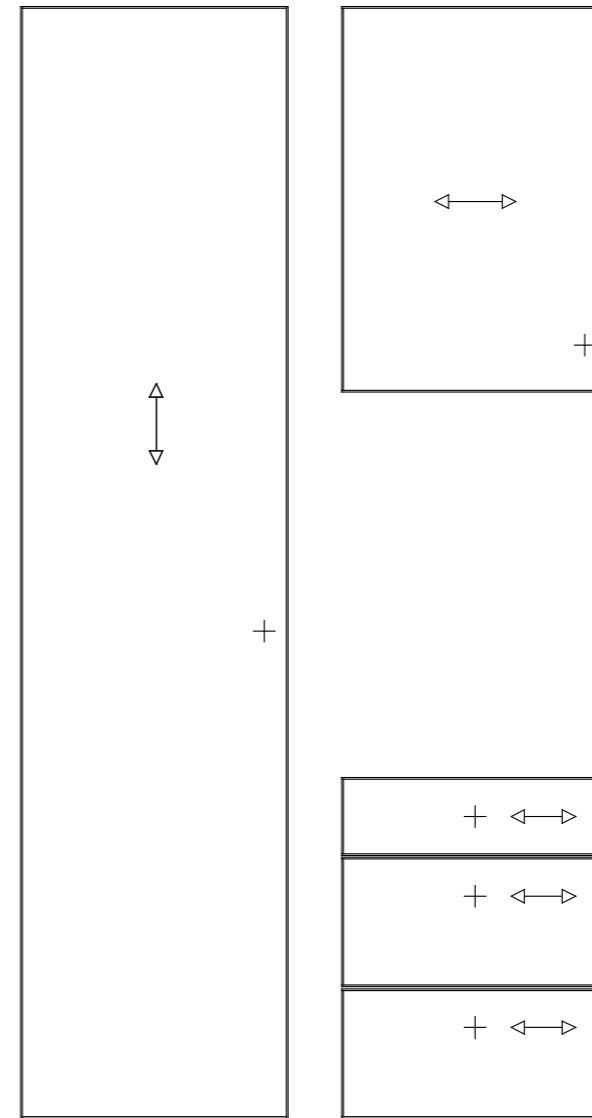

Salcombe

- Price Group 3
- Laminate slab door with a horizontal grain painted effect (wardrobe doors are always vertical grain)
- MFC core
- 18mm door thickness

Painted Wood Grain Effect

* Arrow indicates grain direction