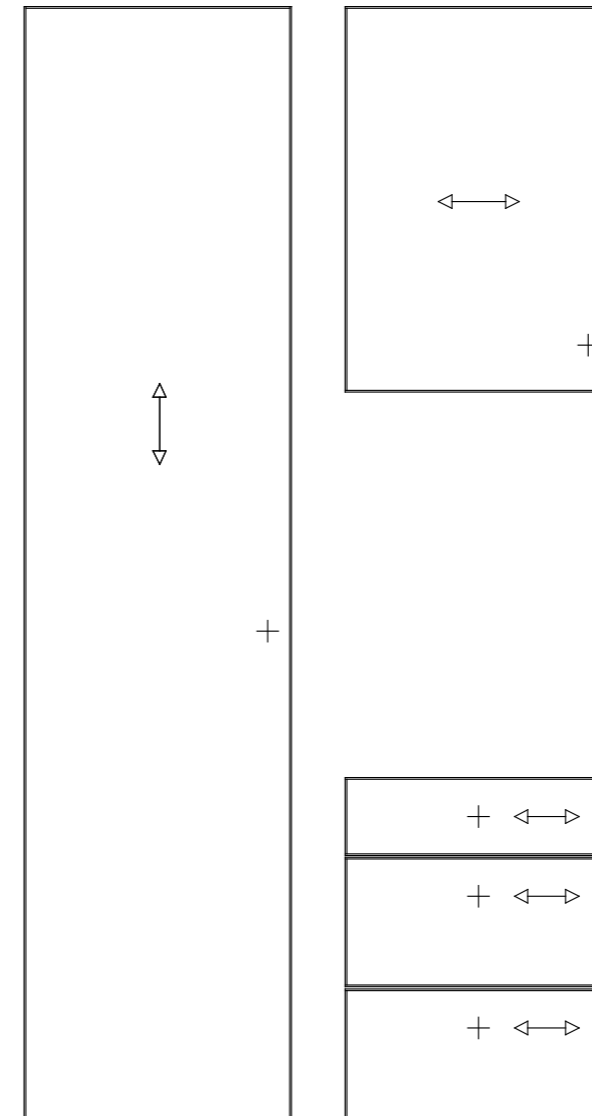

* Arrow indicates grain direction

Wood Grains

Lugano

- Price Group 3
- Laminate slab door with a synchronised embossing structure
- MFC core
- 19mm door thickness

Wood Grains

* Arrow indicates grain direction