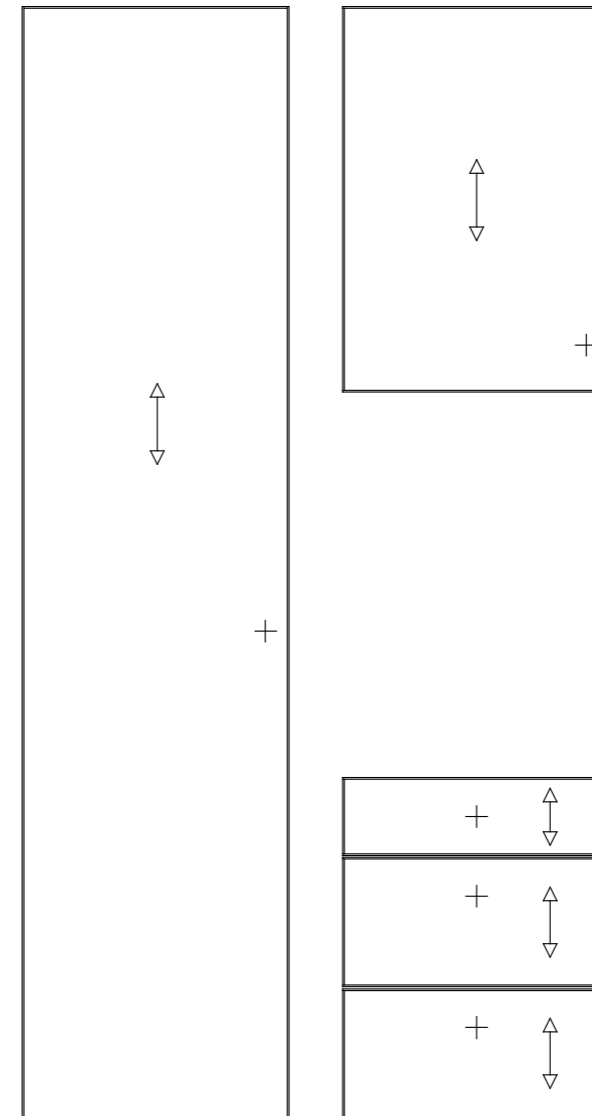

Super Matt

* Arrow indicates grain direction