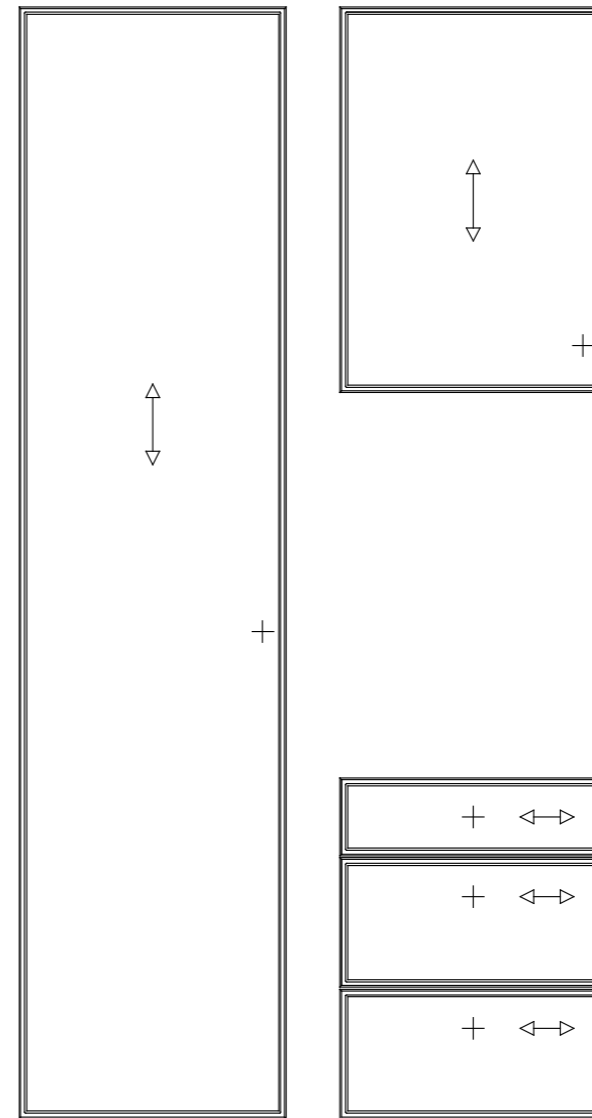

Soho

- Price Group 2
- Slab vinyl pressed door with a fine frame effect and a soft radiused edge
- 18mm door thickness