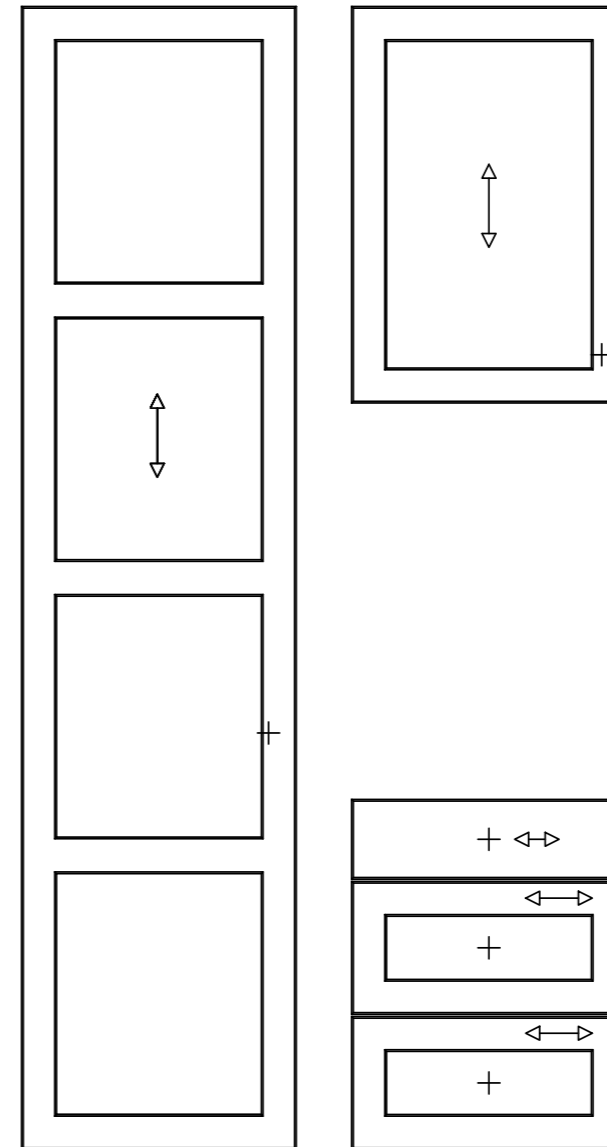

Hampton

- Price Group 5
- Shaker vinyl pressed door with a soft radiused edge
- 18mm door thickness