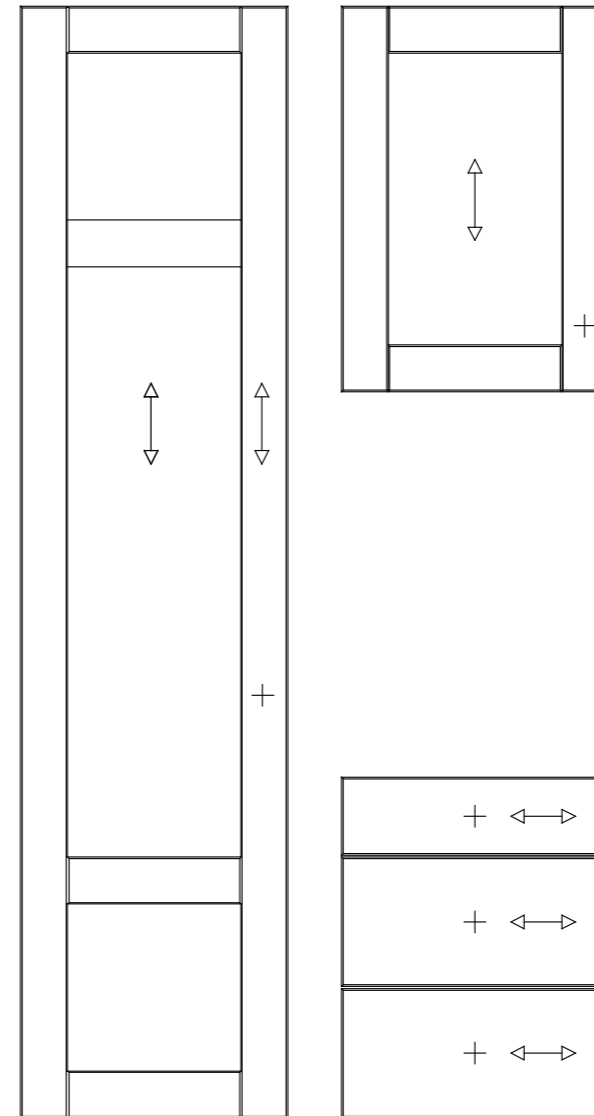

Genoa

- Price Group 2
- Slab vinyl pressed door with a modular profile and a soft radiused edge
- 18mm door thickness

* Arrow indicates grain direction

Painted Wood Grain Effect

Super Matt Foil

Newlands

- Price Group 3
- Shaker vinyl pressed door with 2 cross rails
- 18mm door thickness