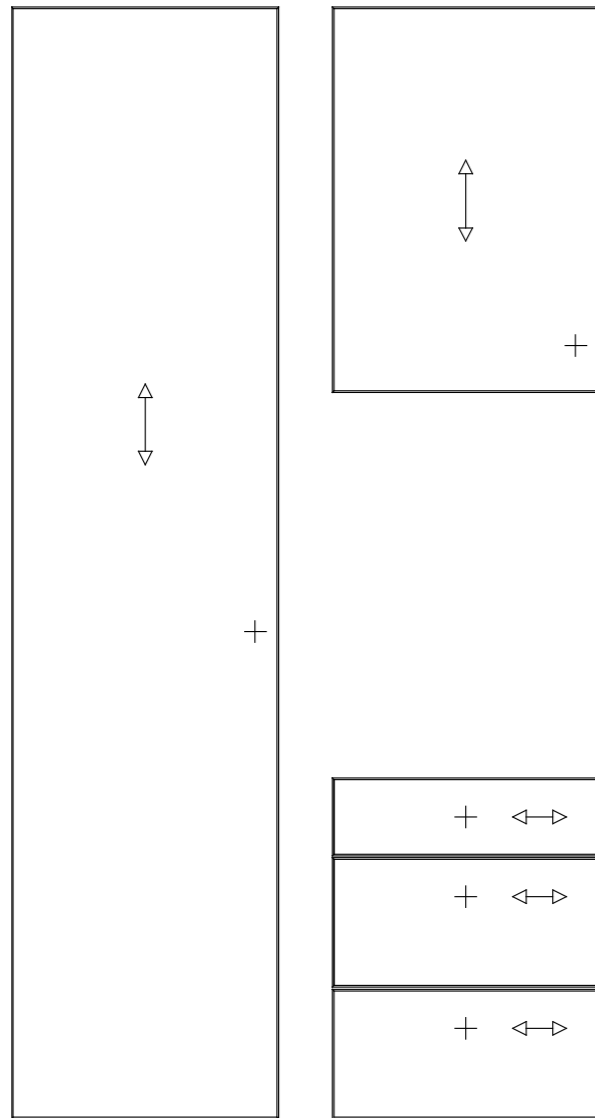

Roma

- Price Group 2
- Slab vinyl pressed door with a soft radiused edge
- 18mm door thickness