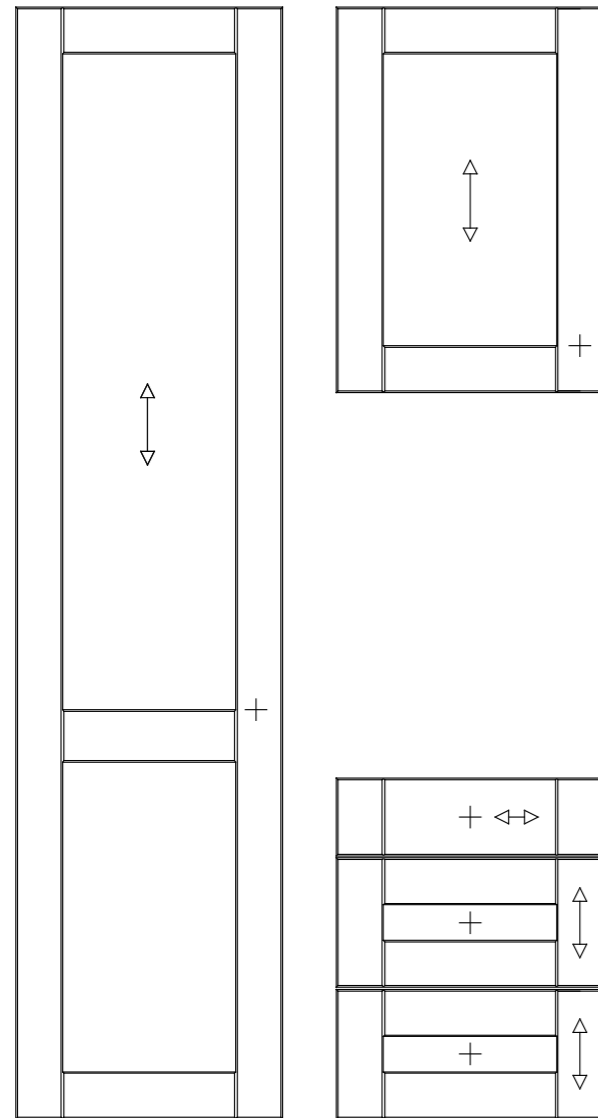

Harvard

- Price Group 5
- Shaker vinyl pressed door with a soft radiused edge
- 18mm door thickness