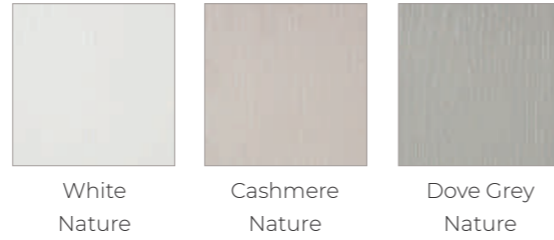

Painted Wood Grain Effect