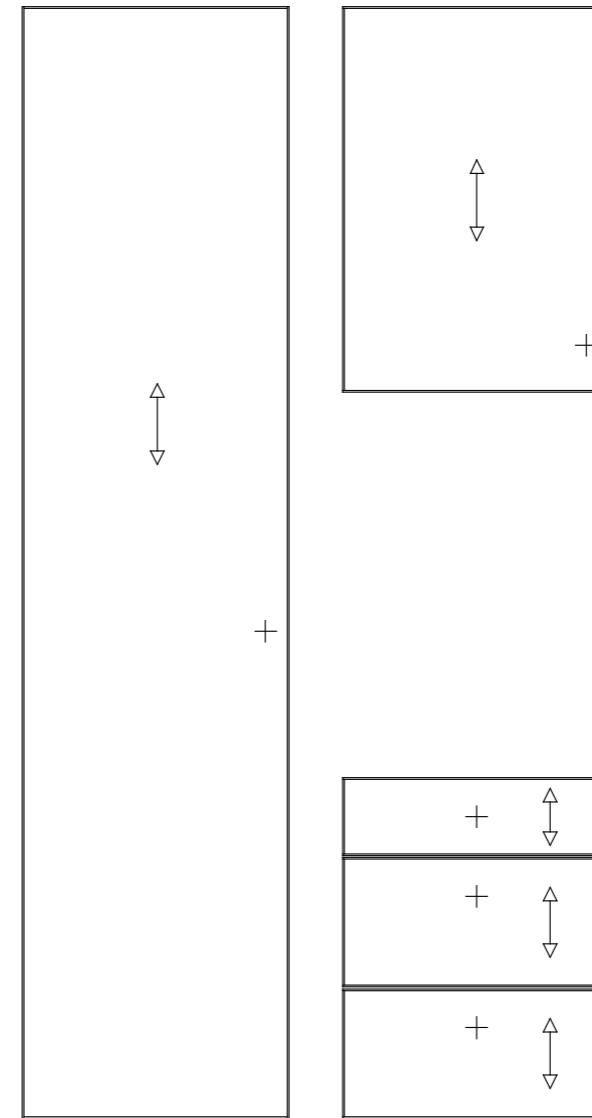

* Arrow indicates grain direction

Texture

Product Innovation of the Year 2020

Langham

- Price Group 4
- Laminate slab door with a lifelike décor to the front and back
- MFC core
- 18mm door thickness

* Arrow indicates grain direction