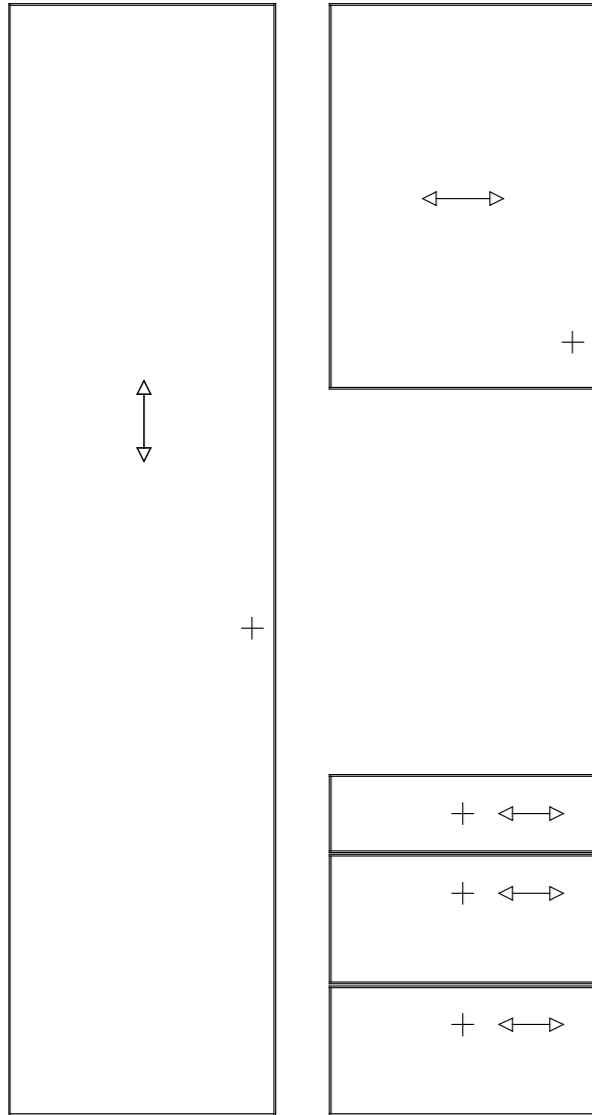

Rio

- Price Group 1
- Laminate slab door with a horizontal grain structure (wardrobe doors are always vertical grain)
- MFC core
- 18mm door thickness

* Arrow indicates grain direction

Laminate

Wood Grains

Como

- Price Group 1
- Laminate slab door with a vertical grain structure
- MFC core
- 18mm door thickness