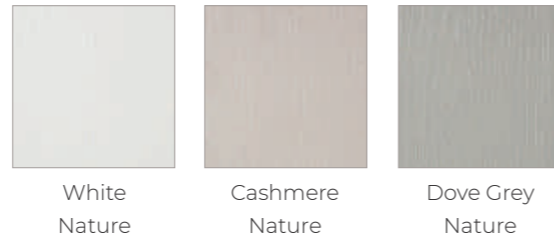

* Arrow indicates grain direction

Painted Wood Grain Effect

Wordsworth

- Price Group 3
- Shaker vinyl pressed door with a soft radiused edge
- 18mm door thickness

Painted Wood Grain Effect

* Arrow indicates grain direction