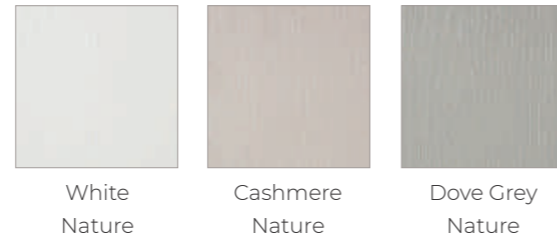

Painted Wood Grain Effect