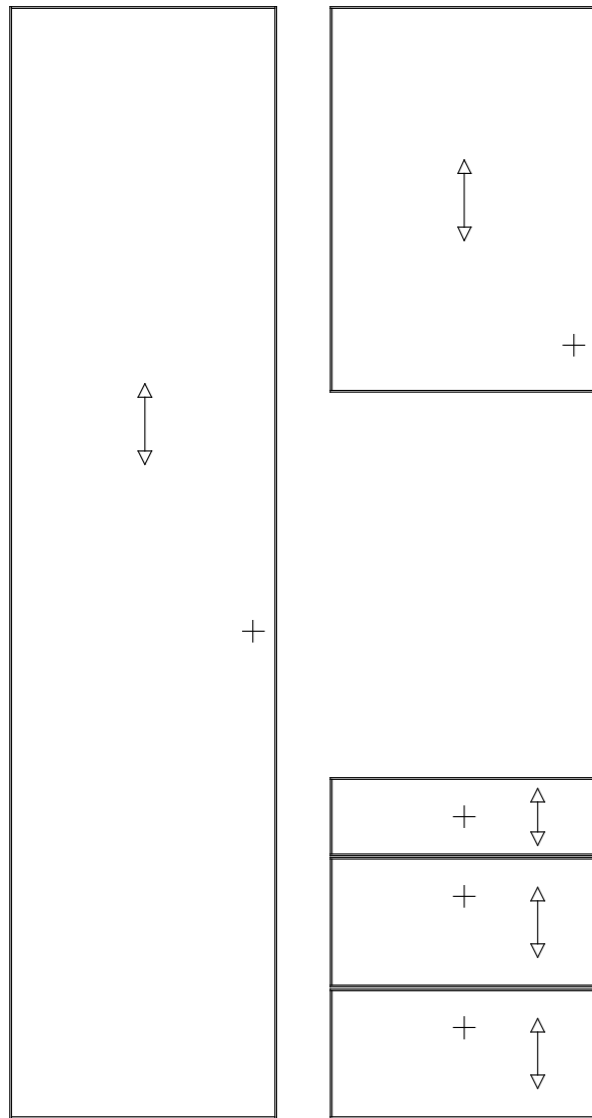

* Arrow indicates grain direction

Texture

Product Innovation of the Year 2020

Langham

- Price Group 4
- Laminate slab door with a lifelike décor to the front and back
- MFC core
- 18mm door thickness

* Arrow indicates grain direction