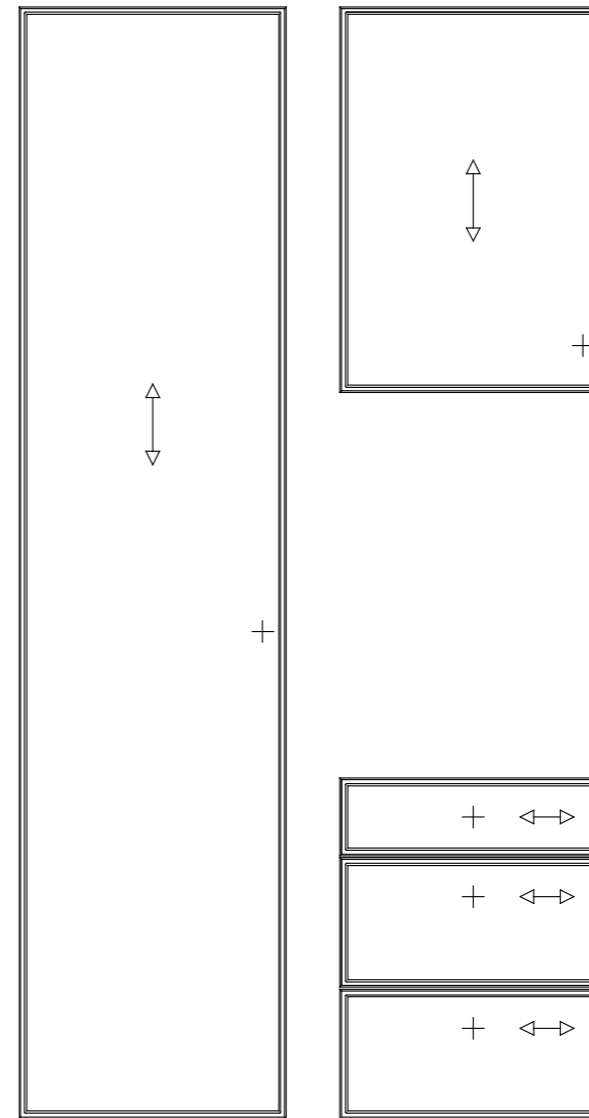

Soho

- Price Group 2
- Slab vinyl pressed door with a fine frame effect and a soft radiused edge
- 18mm door thickness