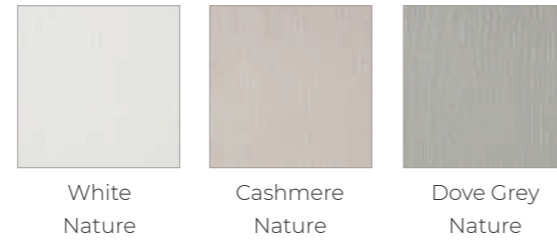

Laminate

* Arrow indicates grain direction

Harvard

- Price Group 5
- Shaker vinyl pressed door with a soft radiused edge
- 18mm door thickness

* Arrow indicates grain direction

Painted Wood Grain Effect

Super Matt Foil