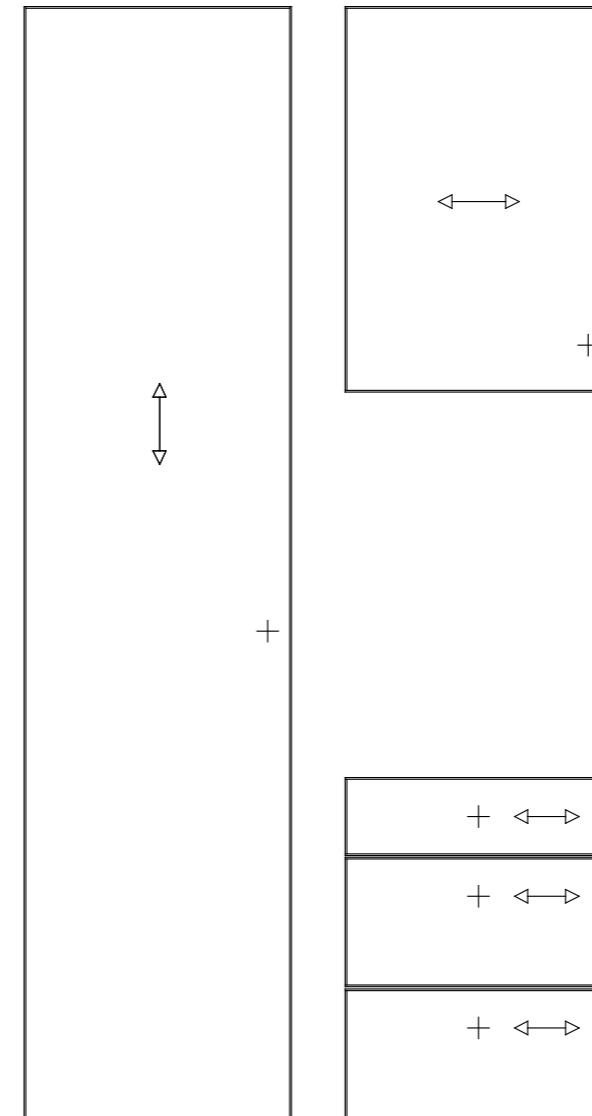

* Arrow indicates grain direction

Wood Grains