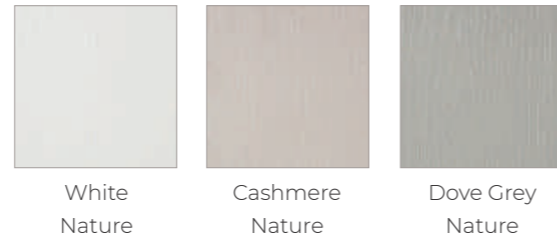

Painted Wood Grain Effect