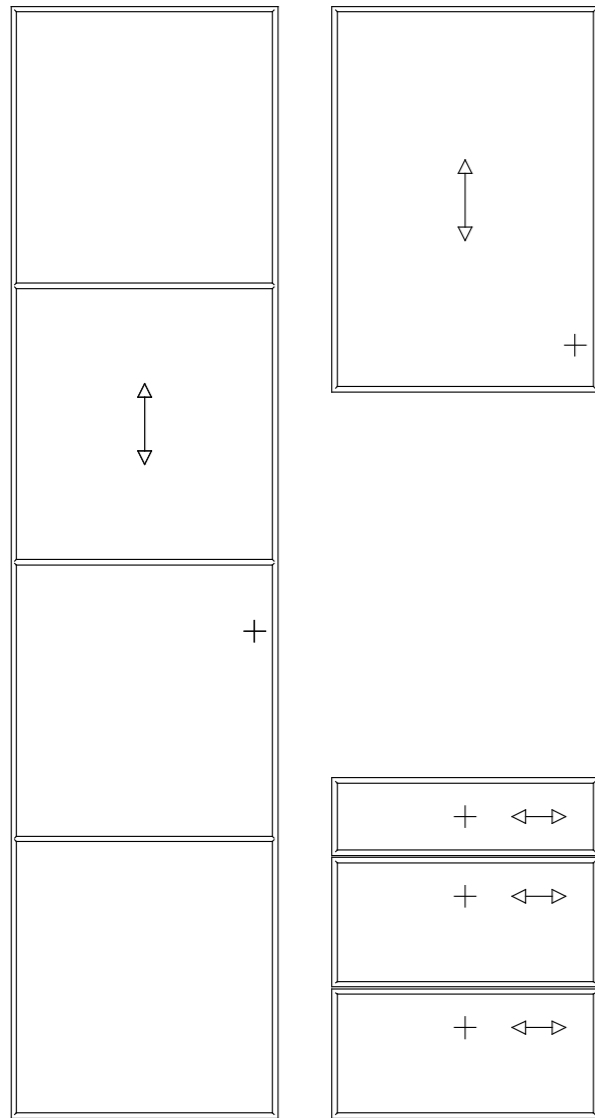

Genoa

- Price Group 2
- Slab vinyl pressed door with a modular profile and a soft radiused edge
- 18mm door thickness