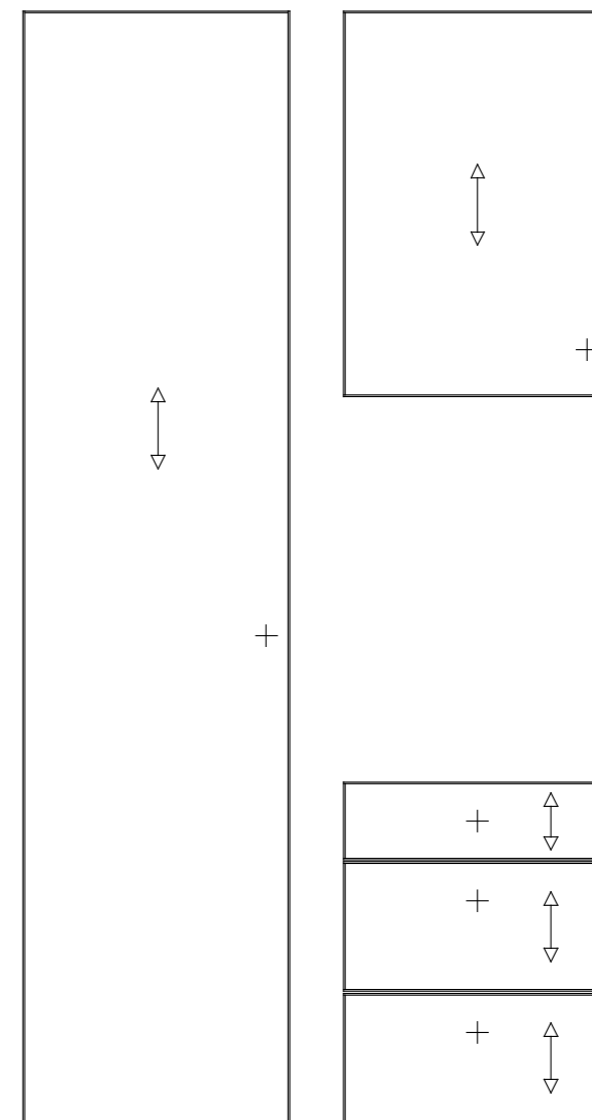

Laminate

* Arrow indicates grain direction