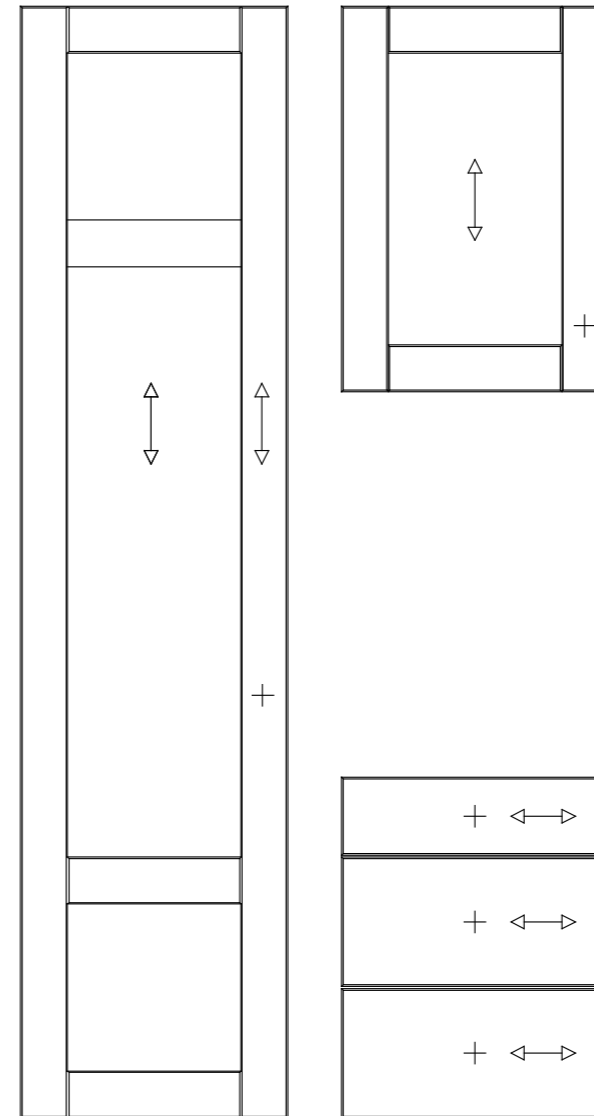

Newlands

- Price Group 3
- Shaker vinyl pressed door with 2 cross rails
- 18mm door thickness