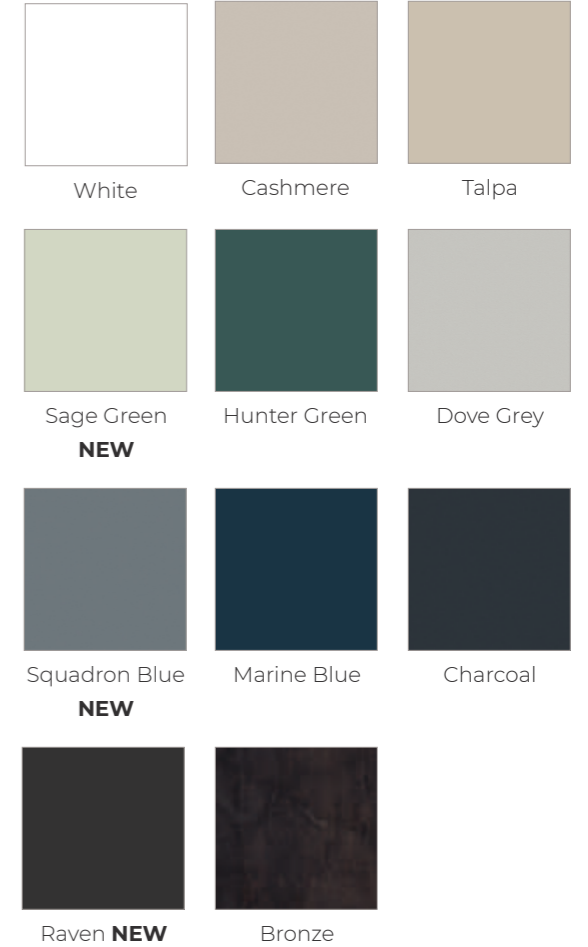

Super Matt

* Arrow indicates grain direction