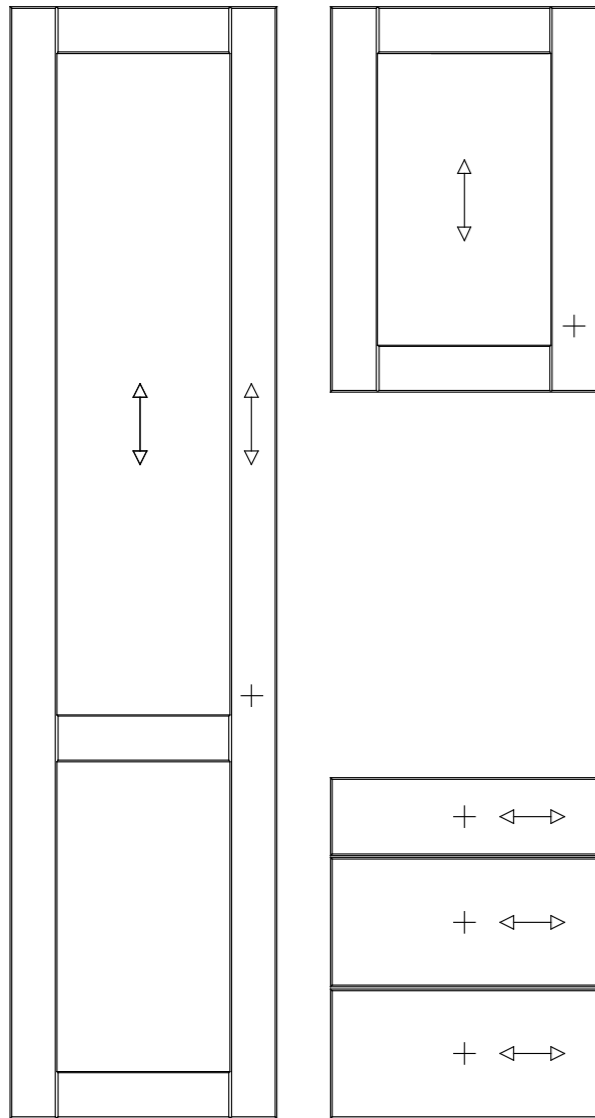

Wordsworth

- Price Group 3
- Shaker vinyl pressed door with a soft radiused edge
- 18mm door thickness

Painted Wood Grain Effect

* Arrow indicates grain direction

Salcombe

- Price Group 3
- Laminate slab door with a horizontal grain painted effect (wardrobe doors are always vertical grain)
- MFC core
- 18mm door thickness