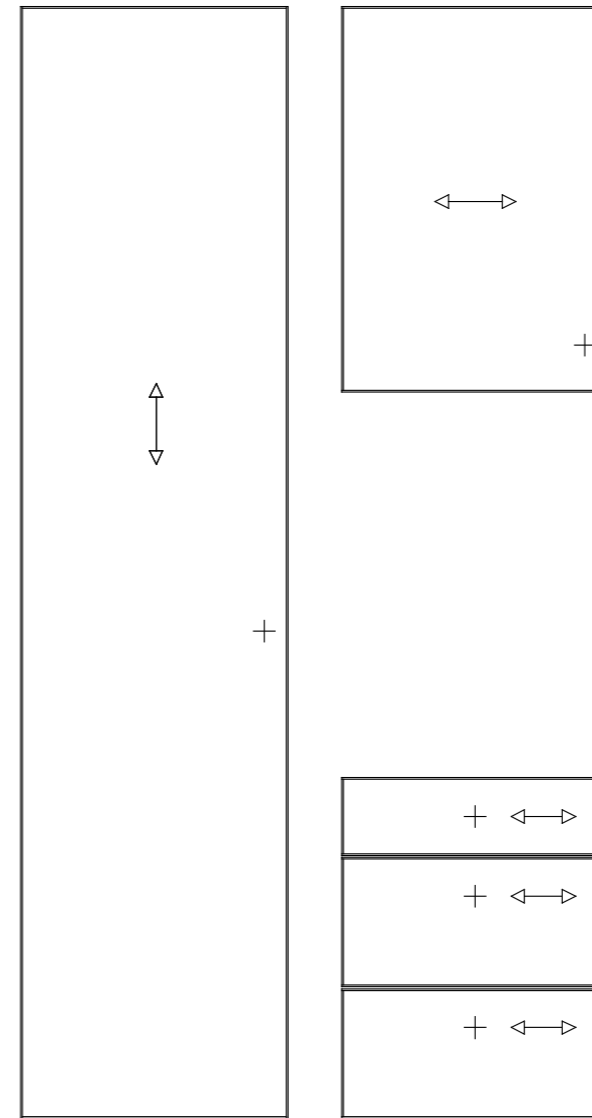

Painted Wood Grain Effect

* Arrow indicates grain direction