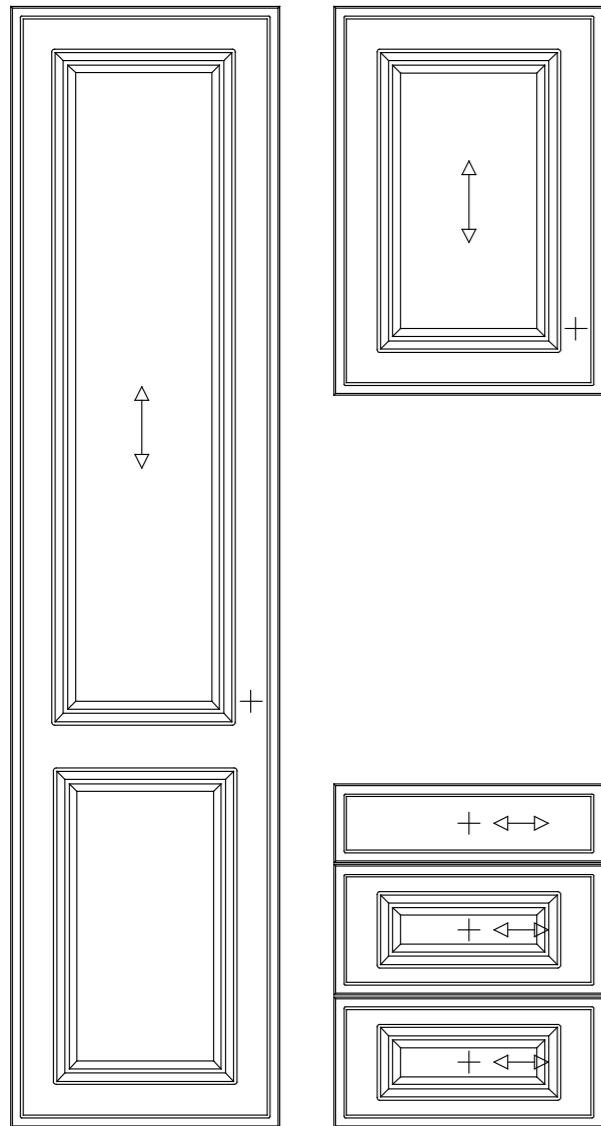

Windsor

- Price Group 3
- Shaker vinyl pressed door with a raised and fielded center panel
- 18mm door thickness