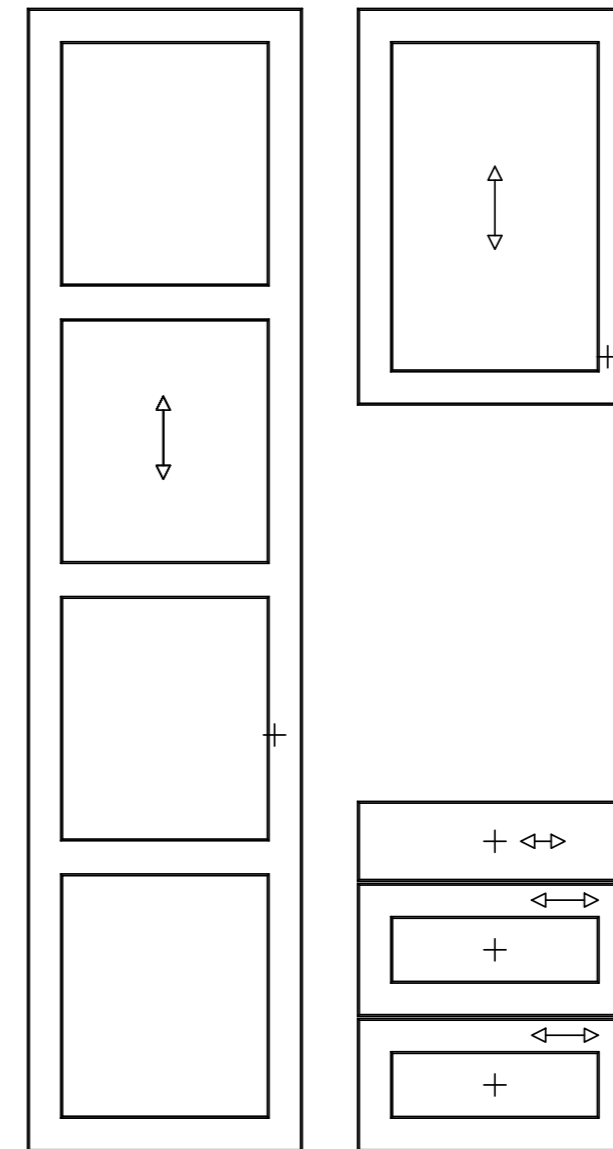

Hampton

- Price Group 5
- Shaker vinyl pressed door with a soft radiused edge
- 18mm door thickness