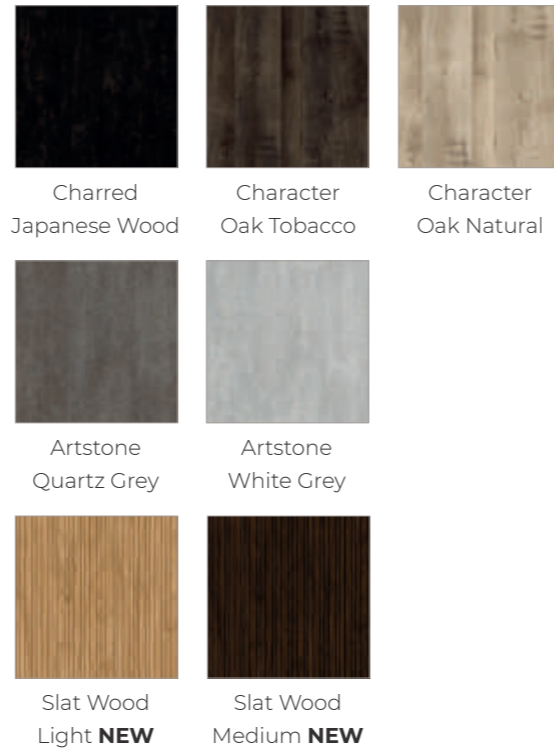

Renzo

- Price Group 4
- Laminate slab door with a vertical grain structure
- MFC core
- Made from 100% recycled material
- 18mm door thickness

* Arrow indicates grain direction

Texture

Product Innovation of the Year 2020

Langham

- Price Group 4
- Laminate slab door with a lifelike décor to the front and back
- MFC core
- 18mm door thickness

* Arrow indicates grain direction

Textures