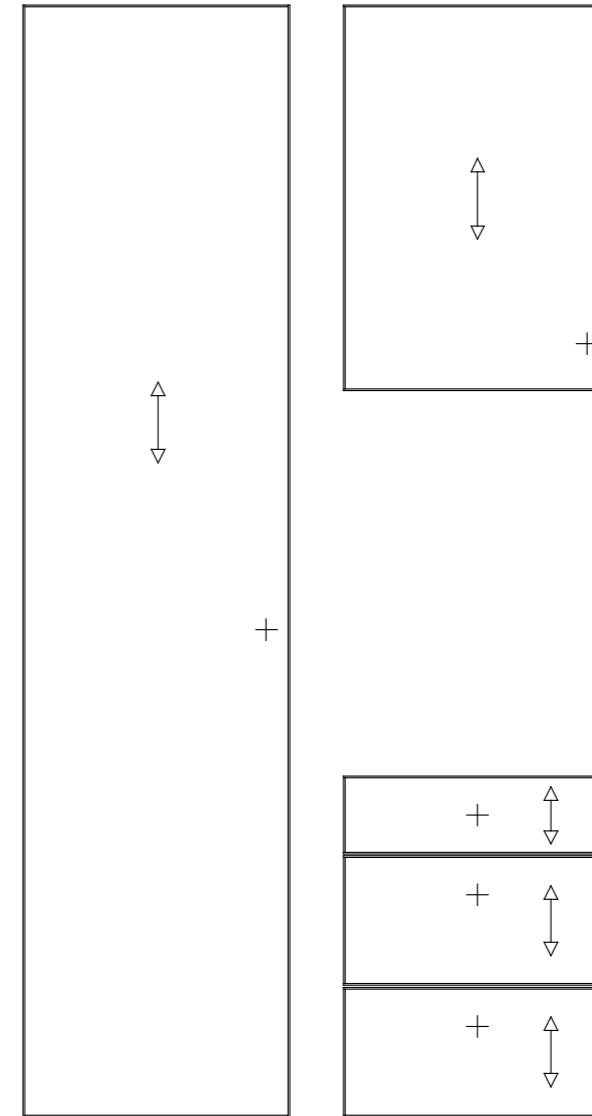

Laminate

* Arrow indicates grain direction